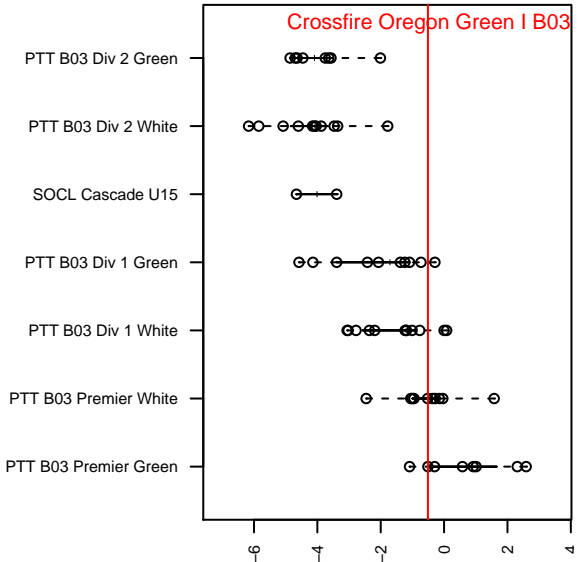

# Crossfire Oregon Green I B03

Crossfire Oregon  
 Lake Oswego, OR  
 B03 total strength=1240  
 attack=3.91 defense=5.39  
 fall league = PTT B03 Premier Green  
 spr league = Spr OYS B03 Premier Green

alt names used:  
 Crossfire Oregon B03 Green I  
 CROSSFIRE OREGON CROSSFIRE OR 03 G  
 Crossfire Oregon 03B Green 1  
 Crossfire Oregon 03B Green 1  
 Crossfire Oregon 03B Green 1

Venues played:  
 2016 Nike Crossfire Challenge Gold Group U14  
 2016 Mt Hood Challenge U14 Gold  
 2016 PTT B03 Premier Green  
 2016 Spr OYS B03 Premier Green  
 2016 OYS State Cup B03

**Crossfire Oregon Green I B03**  
 Dots are actual minus expected GF (blue circles) and GA (red triangles).  
 Blue line is smoothed change in attack strength. Red is smoothed change in defense strength.

**attack and defense variance (black dot)  
relative to other teams  
and top 10 in region**

**attack and defense rating  
relative to others at age  
and all opponents in last 13 months**

**Performance relative to 13 month average**